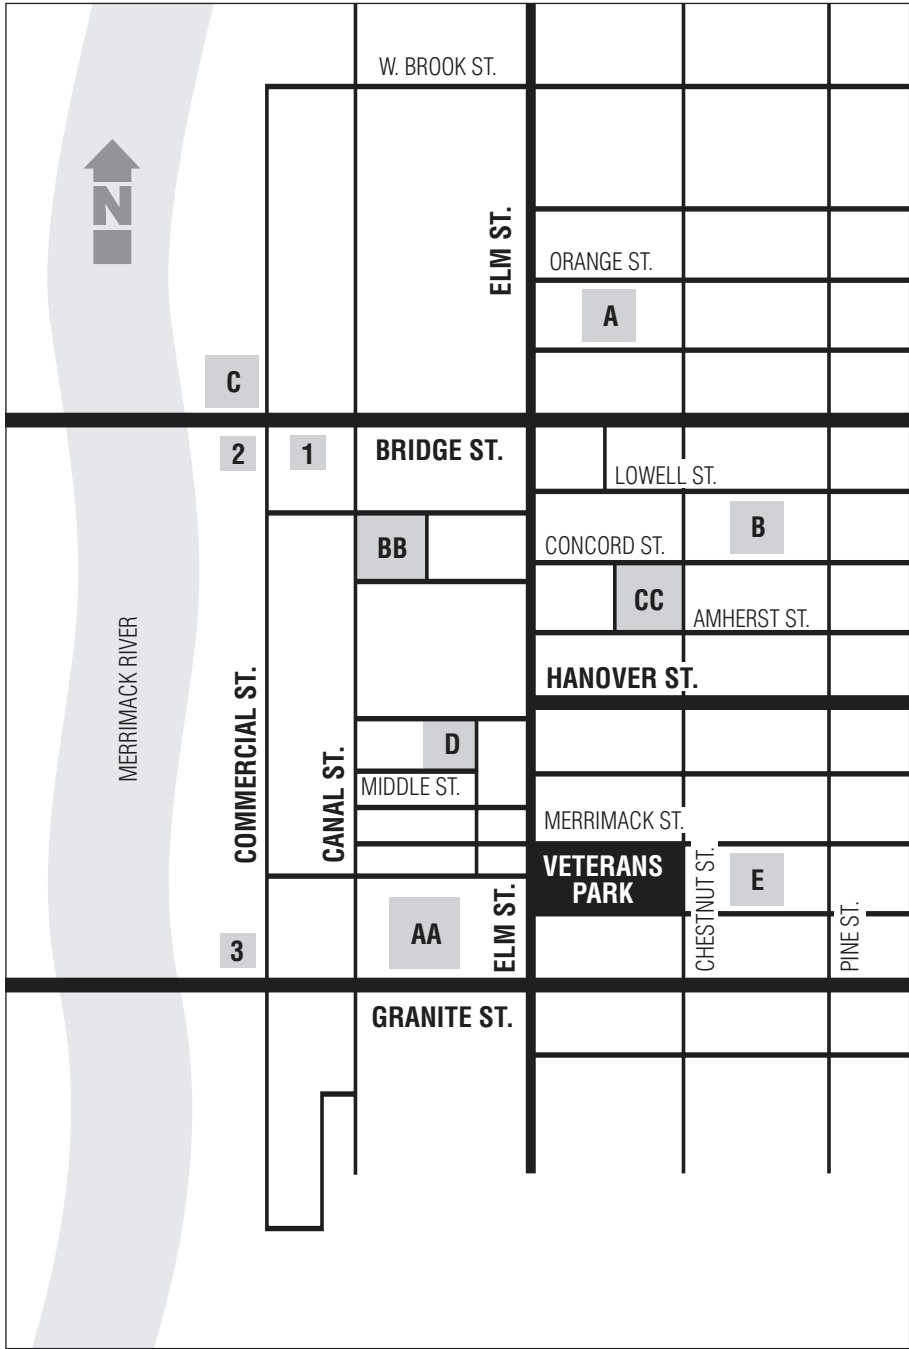

PARKING FACILITIES

MANCHESTER, NEW HAMPSHIRE

PARKING LOTS

<i>Facility</i>	<i>Spaces</i>
A. Pearl St. Lot	330
B. Hartnet Lot	216
C. Arms Lot Ext.	50
D. Middle St. Lot	67
E. Pine St. Lot	163

PARKING GARAGES

<i>Facility</i>	<i>Spaces</i>
AA. Center of NH	1,018
BB. Canal St.	606*
CC. Victory	856

LEASED LOTS

(Available after 5:30 pm)

<i>Facility</i>	<i>Spaces</i>
1. Bedford Lot	109
2. Arms Lot	353
3. Granite St. Lot	67

**Paid parking available until 9:00 PM*